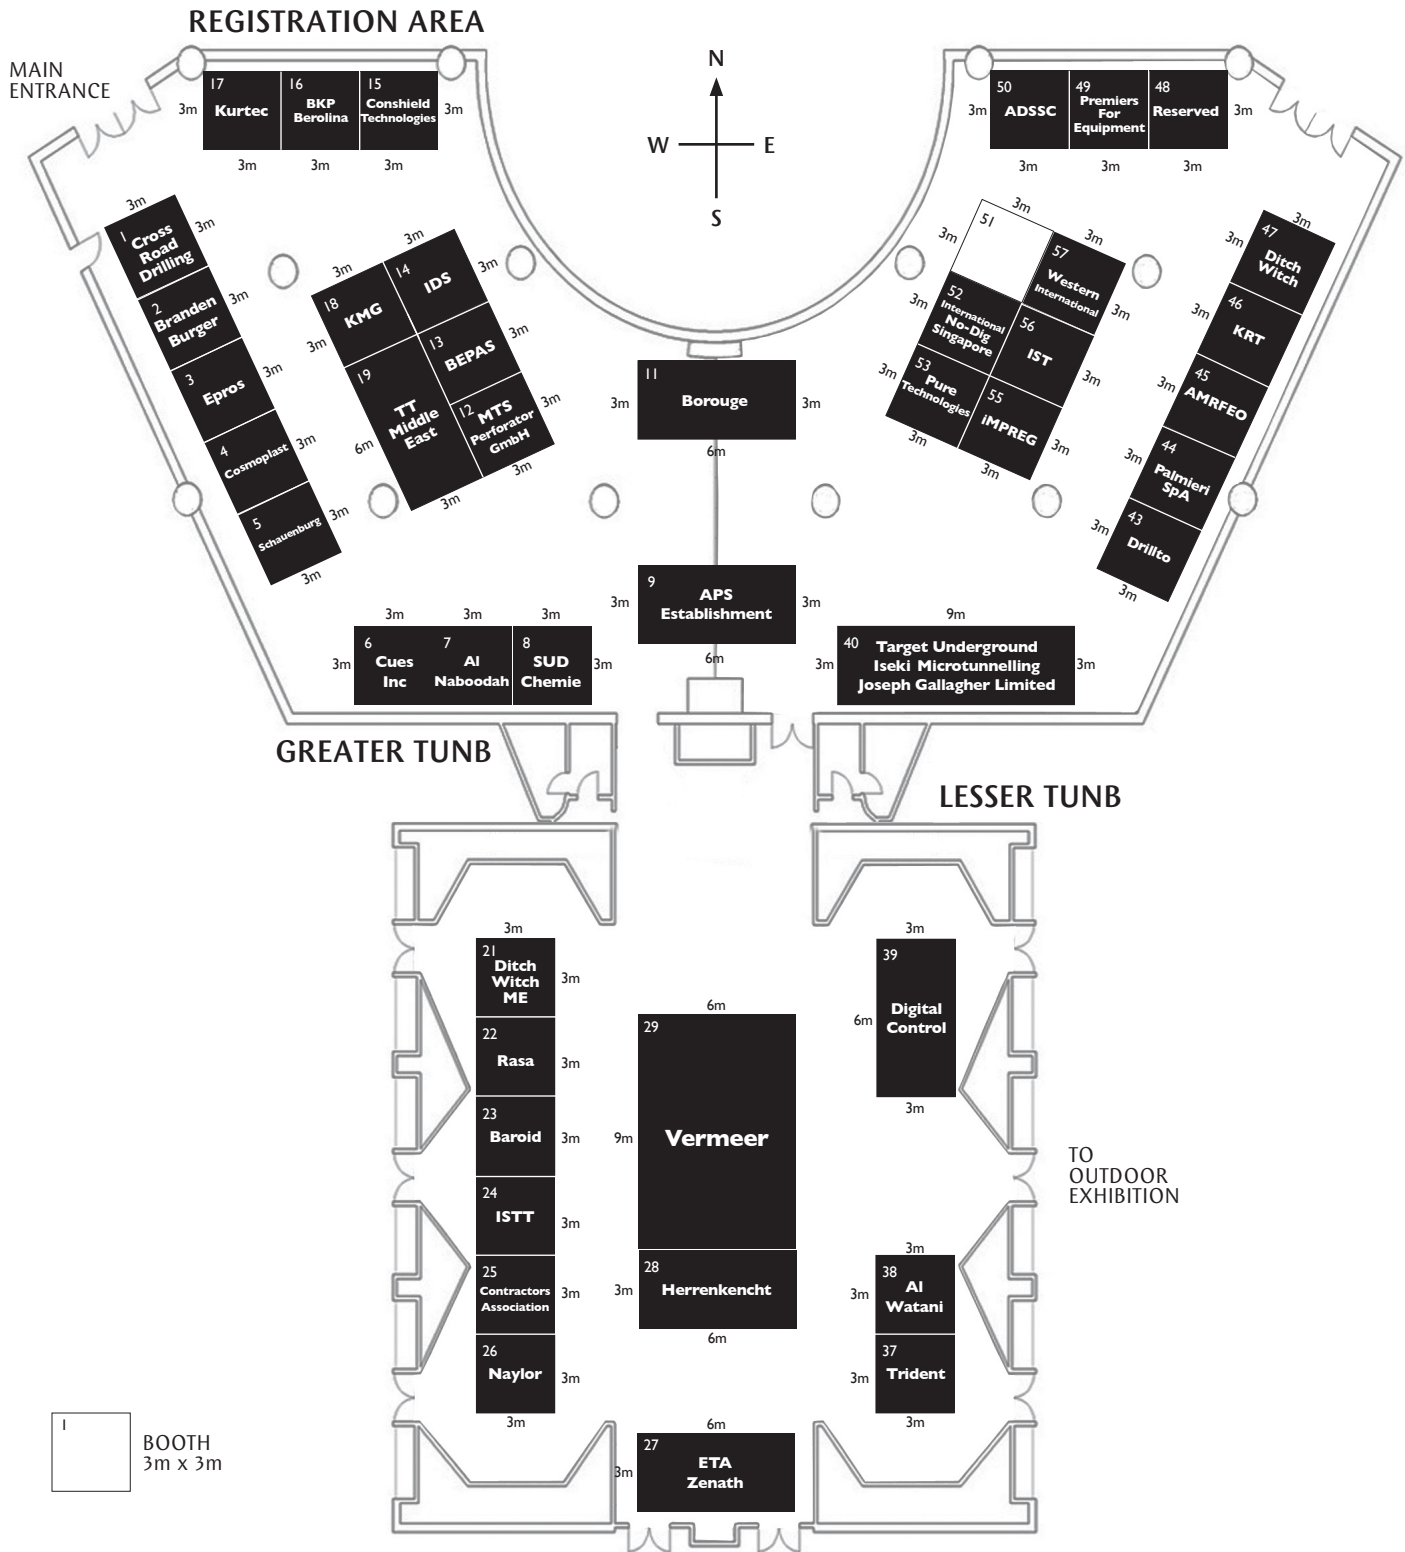

EXHIBITION FLOOR PLAN

Organised by
Westrade Group Ltd
 112-114 High Street, Rickmansworth, Herts, WD3 1AQ, UK

Sales Office
 T: +44 (0)845 0948066 F: +44 (0) 870 429 9275
 E: pharwood@westrade.co.uk, W: www.trenchlessmiddleeast.com